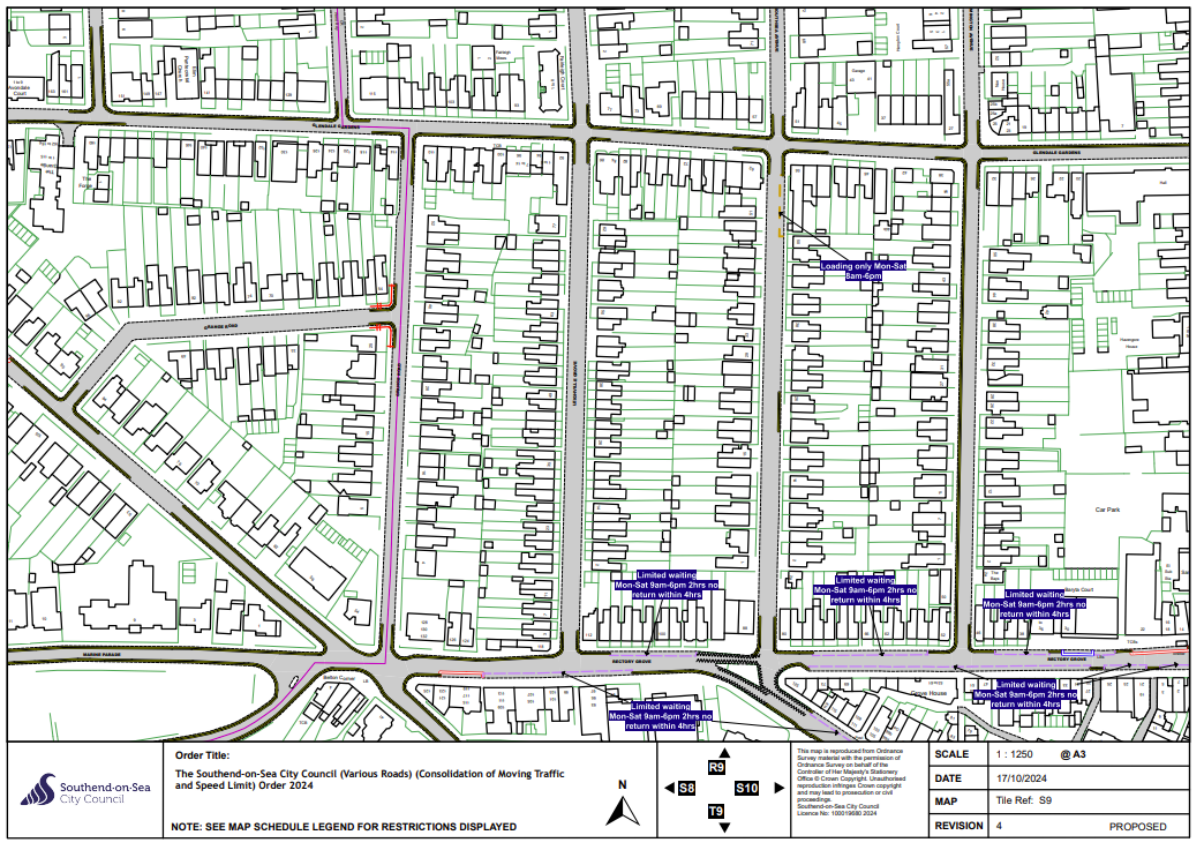

Map Based Tile.

1.

<p>Southend-on-Sea City Council</p>	<p>Order Title: The Southend-on-Sea City Council (Various Roads) (Consolidation of Moving Traffic and Speed Limit) Order 2024</p>			<p><small>This map is reproduced from Ordnance Survey records with the permission of Ordnance Survey on behalf of the Controller of Her Majesty's Stationery Office © Crown Copyright. Unauthorised reproduction of this map is prohibited in any form or by any means, electronic or mechanical, including photocopying, recording, or by any information storage and retrieval system.</small></p> <p>Southend-on-Sea City Council Licence No: 100019680/2024</p>	<p>SCALE: 1 : 1250 @ A3</p>
	<p>NOTE: SEE MAP SCHEDULE LEGEND FOR RESTRICTIONS DISPLAYED</p>				<p>DATE: 17/10/2024</p>
					<p>MAP: Tile Ref. S9</p>
					<p>REVISION: 4 PROPOSED</p>