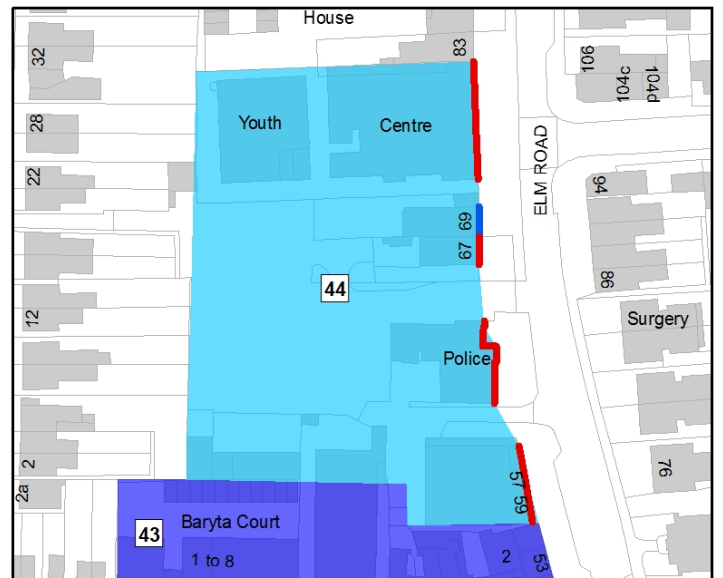

Location of Secondary Shopping Frontage - DM DPD Polices Map

Key

- Primary Shopping Frontage (DM13)
- Secondary Shopping Frontage (DM13)
- Removed Shopping Frontage Designation
- Length of Active Commercial Frontage
- Residential