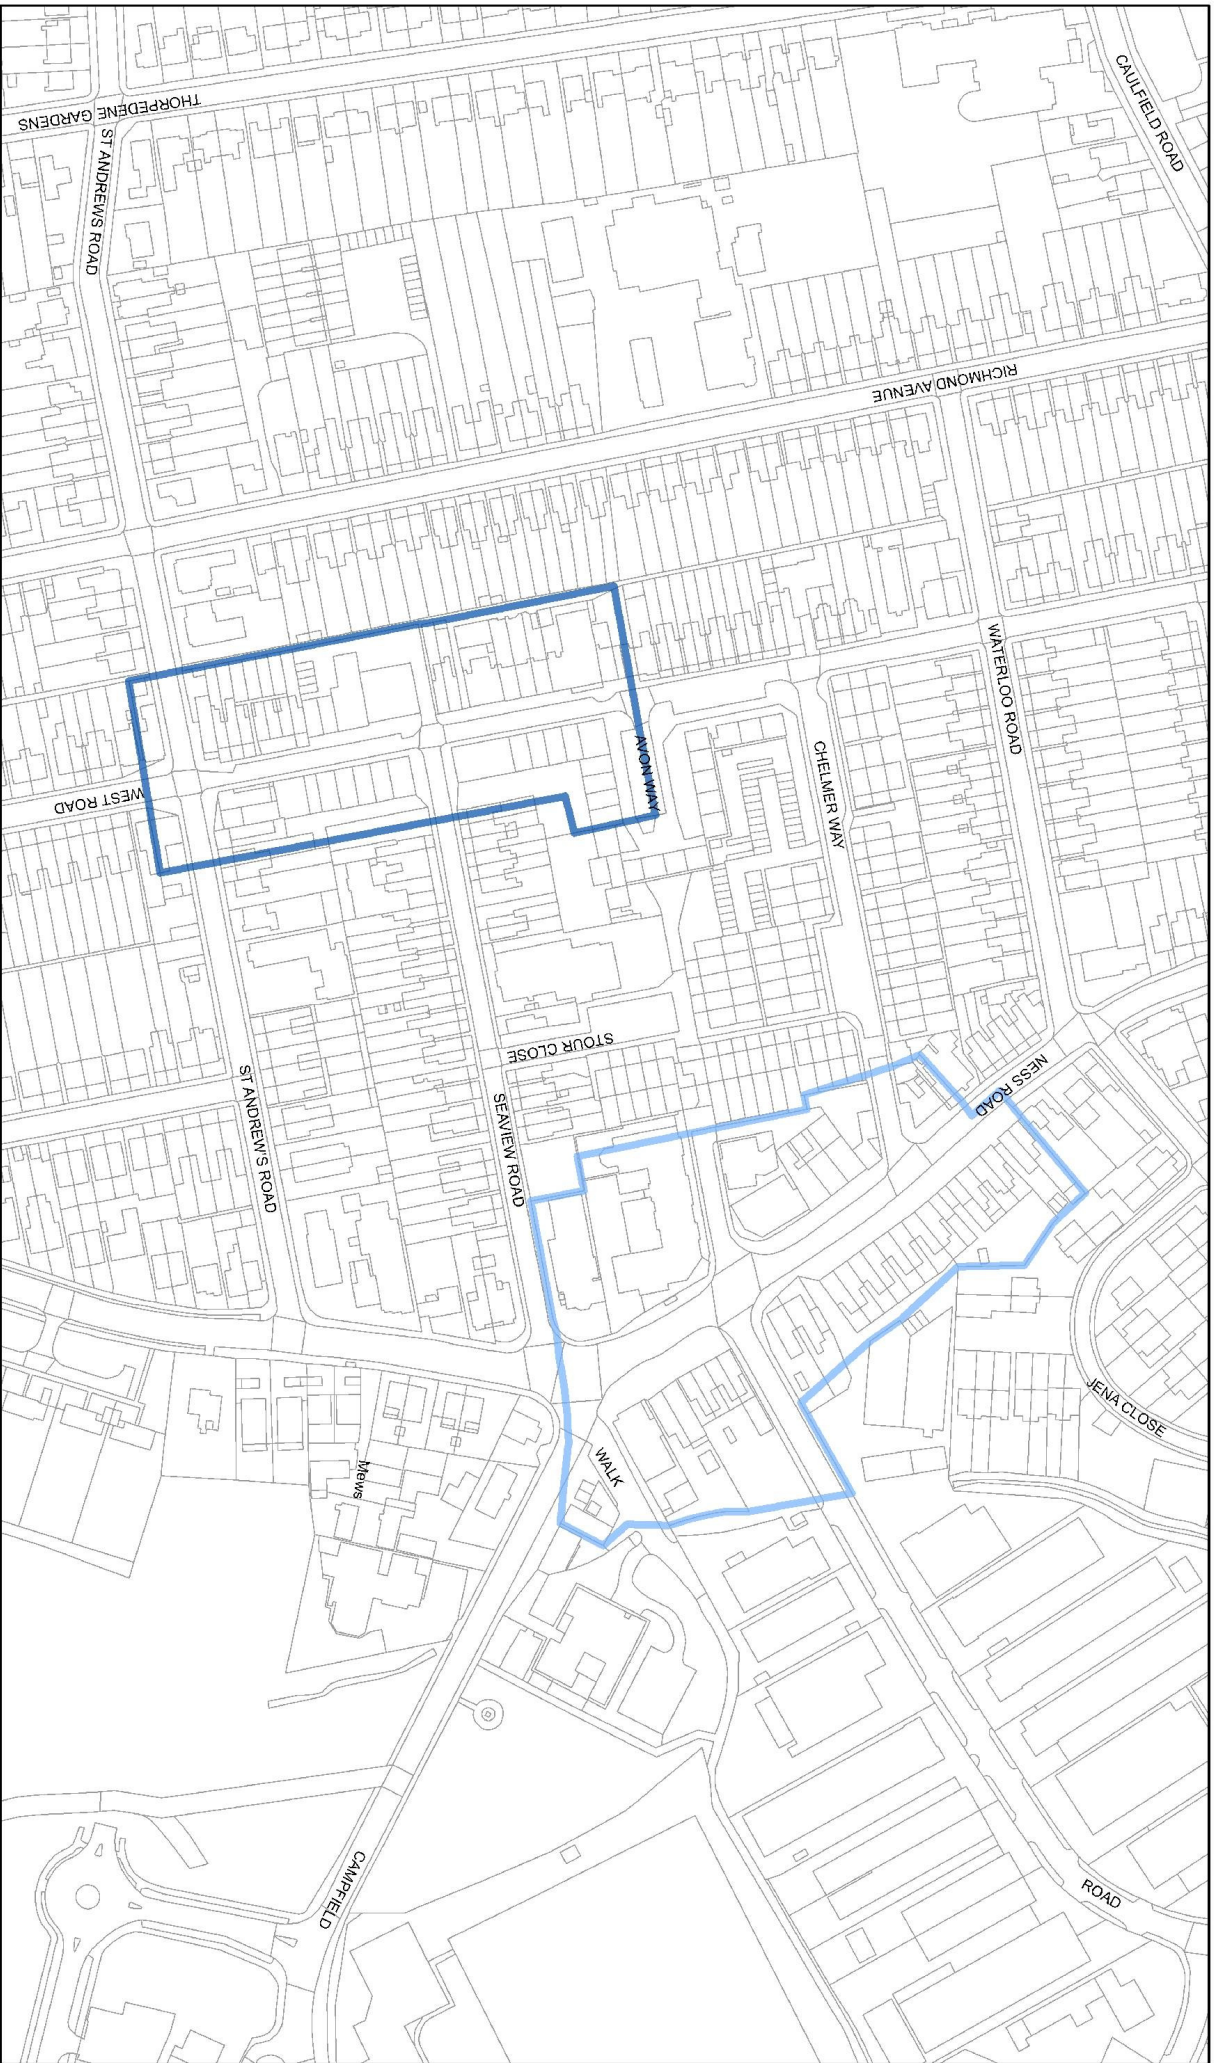

Saved Borough Local Plan -  
Designated Shopping Frontage

Eastwood Local Centre

**Legend**

-  Primary Shopping Frontage
-  Secondary Shopping Frontage

0 55 110 Meters

© Crown Copyright. All rights reserved.  
Southend-on-Sea Borough Council.  
100019680, 2010

Saved Borough Local Plan -  
Designated Shopping Frontage

Southchurch Local Centre

**Legend**

 Primary Shopping Frontage

 Secondary Shopping Frontage

© Crown Copyright. All rights reserved.  
Southend-on-Sea Borough Council.  
100019680, 2010

Saved Borough Local Plan -  
Designated Shopping Frontage

Thorpe Bay Local Centre

**Legend**

-  Primary Shopping Frontage
-  Secondary Shopping Frontage

0 20 40 Meters

© Crown Copyright. All rights reserved.  
Southend-on-Sea Borough Council.  
100019680, 2010

Saved Borough Local Plan -  
Designated Shopping Frontage  
Shoebury Local Centre

**Legend**

-  Primary Shopping Frontage
-  Secondary Shopping Frontage

0 20 40 Meters

 N

© Crown Copyright. All rights reserved.  
Southend-on-Sea Borough Council.  
100019680, 2010